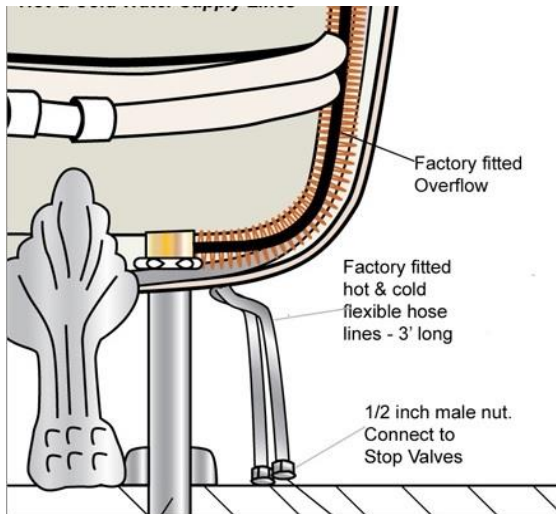

\$4,800 \$4,800 \$5,800

\$4,800 \$4,800 \$5,800

All tubs include Heater & LED Light

These water or air jetted tubs feature factory installed Faucets and drains for trouble free

jobsite installation

Drain should be located directly under tub drain.

Flexible water supplies install near drain.

www.ICSqualitybaths.com